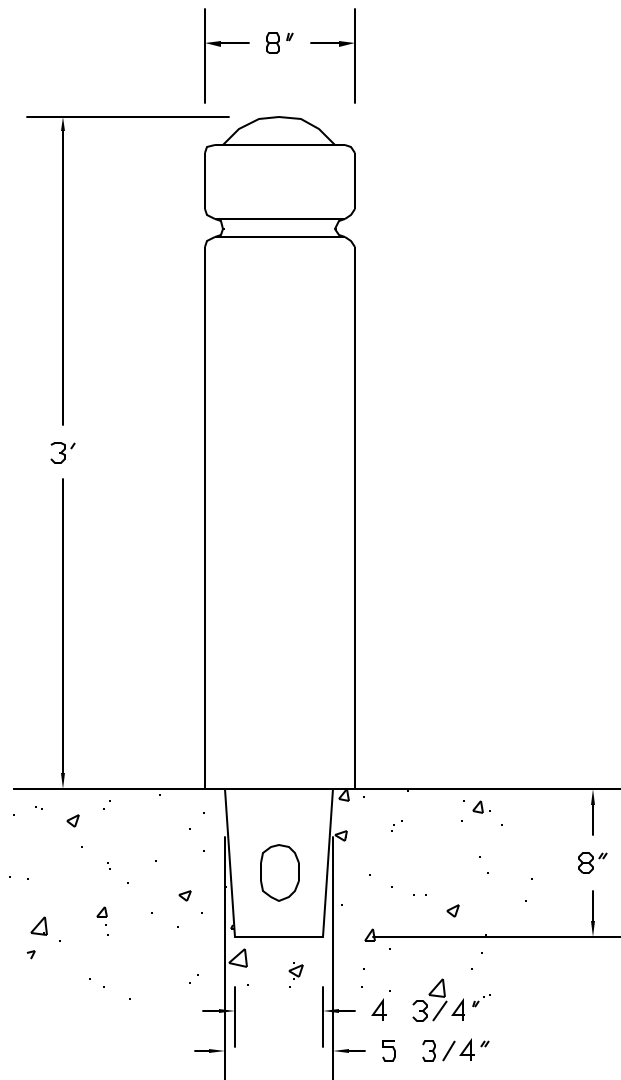

## M9024 BOLLARD

- Available in gray iron (App. 140 lbs.) or,
- Cast aluminum (App. 50 lbs)
- Permanent or removable installation
- With or without provision for chain
- Standard black polyurethane finish on cast iron
- Standard black powder coat on cast aluminum
- Wide range of optional colors available or custom color matched to your specification