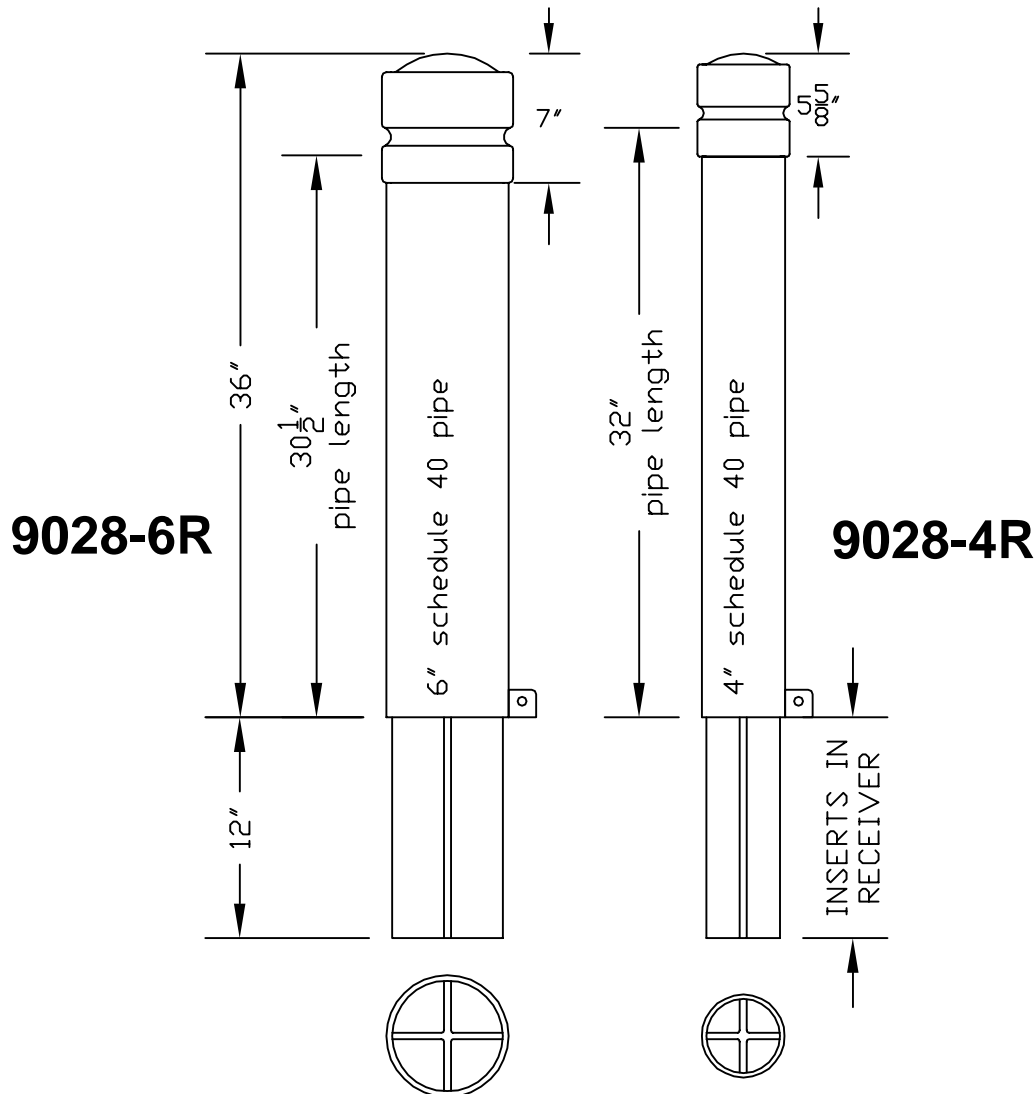

PHOENICIAN

REMOVABLE PIPE BOLLARDS

- BOLLARD CAPS ARE CAST ALUMINUM FROM RECYCLED MATERIAL
- CAPS ARE FACTORY MOUNTED TO PIPE
- PIPE IS SCHEDULE 40. HEAVY WALL PIPE AVAILABLE ON REQUEST
- CAN BE FINISHED IN A RANGE OF FINISHES AND COLORS OR SUPPLIED UNFINISHED TO PAINT ON SITE
- FOR USE WITH IRONSMITH LOCK TAB RECEIVERS